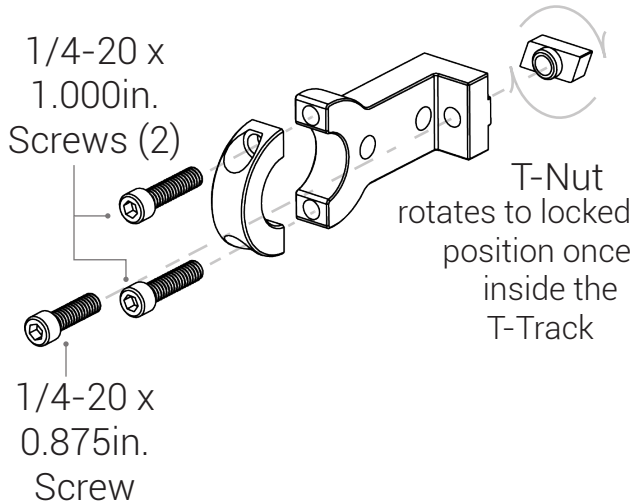

Fasten T-Nut with
Screw and then insert
into T-Track

O R

T-Nut
rotates to locked
position once
inside the
T-Track

T-Nut Brackets

CONTACT

P. 416.646.4361

F. 416.646.4358

www.ideasfil.com

16 Malley Road
Scarborough, Ontario
M1L 2E2

Part # 6446

*only use mounting plates on the devices which they are designated for