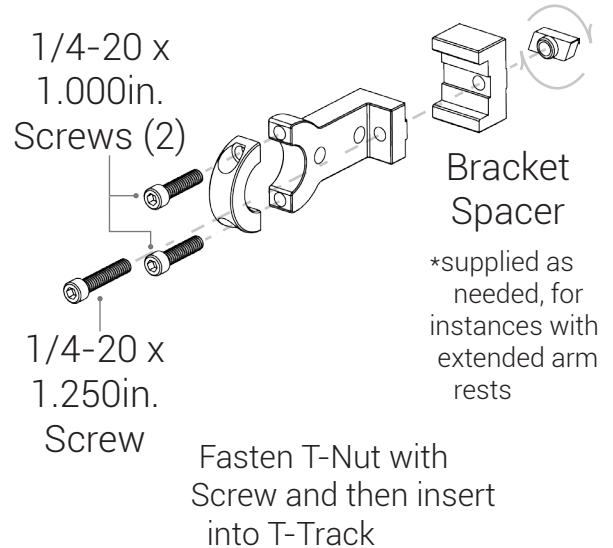

Fasten T-Nut with
Screw and then insert
into T-Track

O R

T-Nut
rotates to locked
position once
inside the
T-Track

T-Nut Brackets

CONTACT

P. 416.646.4361

F. 416.646.4358

www.ideasfil.com

16 Malley Road
Scarborough, Ontario
M1L 2E2

Part # 6446

*only use mounting plates on the devices which they are designated for